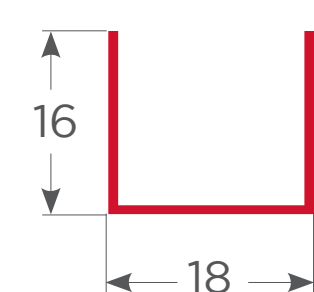

16181612

Ref. múltiple 1.2

Colores Disponibles

Roble

Nogal

Blanco

RENOLIT

Rely on it.